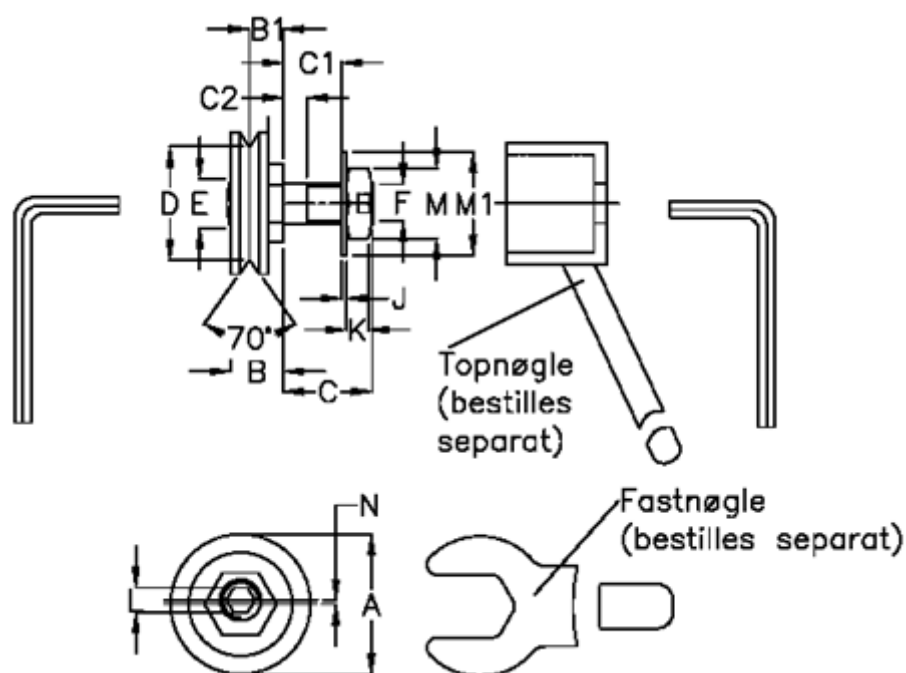

Article number: 0571518195

Description: Hepco GV3 bearing GLJ 195 ENS
Slimline With Long Stud

Measures

a = 19.5	F = M6x0,75
B = 9.2	J = 0.80
B1 = 5.7	K = 3.2
C = 14	L = 2.5
C1 = 10.0	M = 10
C2 = 2.5	M1 = 13
D = 14.80	N = 0.70
E = 7.0	Weight kg/1000 = 0.014